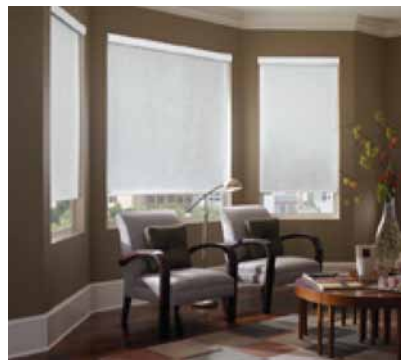

These shades are an innovative combination of elegance and functionality, offering a view of the outdoors while providing protection to your furnishings from harmful UV rays. Environmentally safe, these shades are a sensible solution. This collection offers you Sheerweave 3% and Versa as a light-filtering fabrics, as well as No-Lite in opaque, for complete privacy. The Custom option allows you to fully customize your blinds' colors and / or patterns.

Material:	Fabric or Vinyl
Available Sizes:	Width: 9" to 120" Height: 12" to 144"
Color options:	Over 50 colours, plus unlimited customized colours
Privacy & Light Control:	(1 to 5 scale) 1 (Diffused light) to 5 (Blocked light)
Speciality Shapes:	Yes
Operating systems:	Clutch operated continuous loop
Motorization options:	Infrared XL & RTS
Soil & Dust Resistant:	Yes
Uniform Exterior Appearance:	Yes
Orientation / Window Shape:	Horizontal
Safety Features:	Yes
Energy Efficiency:	(1 to 3 scale) 3 Excellent (Depending on material)
UV Protection:	(1 to 3 scale) 3 Excellent (Depending on material)
Sound Absorption:	Good